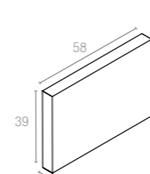

Code 833
Monaco Lounge Sofa XL

Code 831
Monaco Lounge Armchair

Code 838
Monaco Lounge Table

Code 901
Monaco Seat Cushion

Code 902
Monaco Backrest Cushion

835 MONACO LOUNGE SET

Monaco Lounge Set is designed for easy self assembly, it is made of durable weather-resistant resin reinforced with glass fiber. Non-metallic frame will never unravel, rust or decay. It is UV protected which insures the colors will not fade. Can be disassembled. For indoor and outdoor contract use. Can be purchased as set or separately. 7 cm thick cushion set covered with polyester fabric and finished with piping. Cushions are specially designed for Monaco Lounge Set.