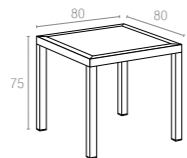

875 Orlando 80

Renkler / Colors

Koyu Gri
Dark Grey

Kahverengi
Brown

Beyaz
White