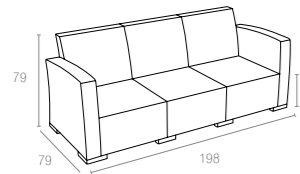

5 cm thick cushion covered with polyester fabric and finished with piping. Cushion is specially designed for Fiji sunlounger.

896 Fiji Cushion

Renkler / Colors

Bej
Beige

836 MONACO LOUNGE SET XL

Monaco Lounge Set XL is designed for easy self assembly, it is made of durable weather-resistant resin reinforced with glass fiber. Non-metallic frame will never unravel, rust or decay. It is UV protected which insures the colors will not fade. Can be disassembled. For indoor and outdoor contract use. Can be purchased as set or separately. 7 cm thick cushion set covered with polyester fabric and finished with piping. Cushions are specially designed for Monaco Lounge Set XL.