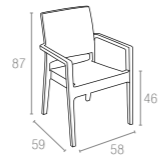

CATAS Testato - Tested