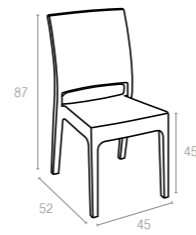

Koyu Gri
Dark Grey

Kahverengi
Brown

Beyaz
White

866 JAMAICA

Jamaica bar stool is stackable and made of durable weather-resistant resin reinforced with glass fiber. Non-metallic frame will never unravel, rust or decay. It is UV protected which insures the colors will not fade. For indoor and outdoor use.