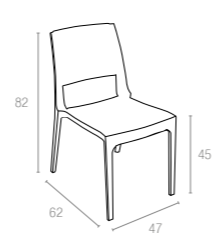

Koyu Gri
Dark Grey

Kahverengi
Brown

Beyaz
White

774 VEGAS TABLE MEDIUM

Extendible table from 180 to 220 cm in polypropylene reinforced with glass fiber. Easily expandable, giving you a choice of two size options. Smart extending mechanism makes it easy to adjust the table to your preferred size. For indoor and outdoor use with UV protection.