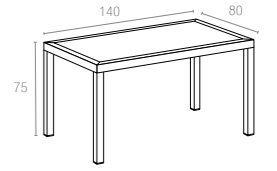

869 IBIZA LEGS XL

Ibiza Legs are made up of polypropylene reinforced with glass fiber with the latest generation of air moulding thermoplastic injection. For indoor and outdoor use. Can be disassembled.

* Top min 90x180 cm,
Top max 100x200 cm

878 ORLANDO 140

Orlando 140 table is made of durable weather-resistant resin. Non-metallic frame will never unravel, rust or decay. It is UV protected which insures the colors will not fade. Can be disassembled. For indoor and outdoor use.

871 FORZA RATTAN 80

Folding table with legs in anodized aluminium. Diameter 30 mm. Table top in recyclable polypropylene with rattan effect. For indoor and outdoor use.

870 BALI

Bali table is made of durable weather-resistant resin. Metallic frame will never unravel, rust or decay. It is UV protected which insures the colors will not fade, the table comes with dark tempered glass on the top. Can be disassembled. For indoor and outdoor use.

875 ORLANDO 80

Orlando 80 table is made of durable weather-resistant resin. Non-metallic frame will never unravel, rust or decay. It is UV protected which insures the colors will not fade. Can be disassembled. For indoor and outdoor use.

880 TAHITI

Tahiti table is made of durable weather-resistant resin. Metallic frame will never unravel, rust or decay. It is UV protected which insures the colors will not fade, the table comes with dark tempered glass on the top. Can be disassembled. For indoor and outdoor use.