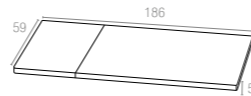

896 FIJI CUSHION

5 cm thick cushion covered with polyester fabric and finished with piping.
Cushion is specially designed for Fiji sunlounger.