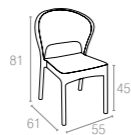

CATAS Testato - Tested