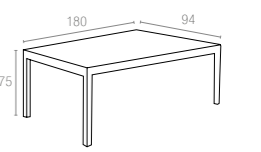

869 IBIZA LEGS XL

Ibiza Legs are made up of polypropylene reinforced with glass fiber with the latest generation of air moulding thermoplastic injection. For indoor and outdoor use. Can be disassembled.

* Top min 90x180 cm,
Top max 100x200 cm

878 ORLANDO 140

Orlando 140 table is made of durable weather-resistant resin. Non-metallic frame will never unravel, rust or decay. It is UV protected which insures the colors will not fade. Can be disassembled. For indoor and outdoor use.

871 FORZA RATTAN 80

Folding table with legs in anodized aluminium. Diameter 30 mm. Table top in recyclable polypropylene with rattan effect. For indoor and outdoor use.

870 BALI

Bali table is made of durable weather-resistant resin. Metallic frame will never unravel, rust or decay. It is UV protected which insures the colors will not fade, the table comes with dark tempered glass on the top. Can be disassembled. For indoor and outdoor use.

875 ORLANDO 80

Orlando 80 table is made of durable weather-resistant resin. Non-metallic frame will never unravel, rust or decay. It is UV protected which insures the colors will not fade. Can be disassembled. For indoor and outdoor use.

880 TAHITI

Tahiti table is made of durable weather-resistant resin. Metallic frame will never unravel, rust or decay. It is UV protected which insures the colors will not fade, the table comes with dark tempered glass on the top. Can be disassembled. For indoor and outdoor use.