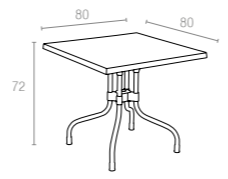

869 IBIZA LEGS XL

Ibiza Legs are made up of polypropylene reinforced with glass fiber with the latest generation of air moulding thermoplastic injection. For indoor and outdoor use. Can be disassembled.

* Top min 90x180 cm,
Top max 100x200 cm

878 ORLANDO 140

Orlando 140 table is made of durable weather-resistant resin. Non-metallic frame will never unravel, rust or decay. It is UV protected which insures the colors will not fade. Can be disassembled. For indoor and outdoor use.

871 FORZA RATTAN 80

Folding table with legs in anodized aluminium. Diameter 30 mm. Table top in recyclable polypropylene with rattan effect. For indoor and outdoor use.

870 BALI

Bali table is made of durable weather-resistant resin. Metallic frame will never unravel, rust or decay. It is UV protected which insures the colors will not fade, the table comes with dark tempered glass on the top. Can be disassembled. For indoor and outdoor use.

875 ORLANDO 80

Orlando 80 table is made of durable weather-resistant resin. Non-metallic frame will never unravel, rust or decay. It is UV protected which insures the colors will not fade. Can be disassembled. For indoor and outdoor use.

880 TAHITI

Tahiti table is made of durable weather-resistant resin. Metallic frame will never unravel, rust or decay. It is UV protected which insures the colors will not fade, the table comes with dark tempered glass on the top. Can be disassembled. For indoor and outdoor use.