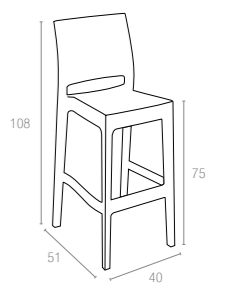

816 FLORIDA

Florida chair is stackable and made of durable weather-resistant resin reinforced with glass fiber. Non-metallic frame will never unravel, rust or decay. It is UV protected which insures the colors will not fade. For indoor and outdoor use.

866 JAMAICA

Jamaica bar stool is stackable and made of durable weather-resistant resin reinforced with glass fiber. Non-metallic frame will never unravel, rust or decay. It is UV protected which insures the colors will not fade. For indoor and outdoor use.

820 CAPRI

Capri armchair is stackable and made of durable weather-resistant resin reinforced with glass fiber. Non-metallic frame will never unravel, rust or decay. It is UV protected which insures the colors will not fade. For indoor and outdoor use.

772 VEGAS TABLE

Extendible table from 100 to 140 cm in polypropylene reinforced with glass fiber. Easily expandable, giving you a choice of two size options. Smart extending mechanism makes it easy to adjust the table to your preferred size. For indoor and outdoor use with UV protection.

830 VERONA

Verona chair is stackable and made of durable weather-resistant resin reinforced with glass fiber. Non-metallic frame will never unravel, rust or decay. It is UV protected which insures the colors will not fade. For indoor and outdoor use.

774 VEGAS TABLE MEDIUM

Extendible table from 180 to 220 cm in polypropylene reinforced with glass fiber. Easily expandable, giving you a choice of two size options. Smart extending mechanism makes it easy to adjust the table to your preferred size. For indoor and outdoor use with UV protection.