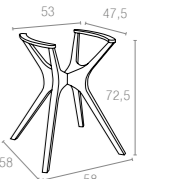

* Top min. 70x70 cm,
Top max. 90x90 cm