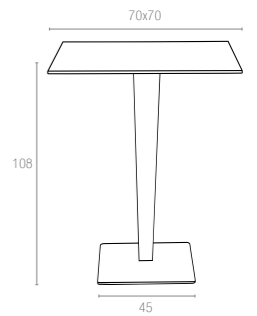

882 RIVA

Table with rattan leg and painted aluminium base. Werzalit tops resistant to outdoor use. Available in dark grey, brown and white colors. Can be disassembled.

* Dark colors not recommended in direct sunlight.

886 RIVA BAR

Table with rattan leg and painted aluminium base. Werzalit tops resistant to outdoor use. Available in dark grey, brown and white colors. Can be disassembled.

* Dark colors not recommended in direct sunlight.

884 RIVA

Table with rattan leg and painted aluminium base. Werzalit tops resistant to outdoor use. Available in dark grey, brown and white colors. Can be disassembled.

* Dark colors not recommended in direct sunlight.

888 RIVA BAR

Table with rattan leg and painted aluminium base. Werzalit tops resistant to outdoor use. Available in dark grey, brown and white colors. Can be disassembled.

* Dark colors not recommended in direct sunlight.

890 RIVA LEG & BASE

Rattan leg and painted aluminium base. Can be disassembled. For indoor and outdoor use.

892 RIVA BAR LEG & BASE

Rattan leg and painted aluminium base. Can be disassembled. For indoor and outdoor use.