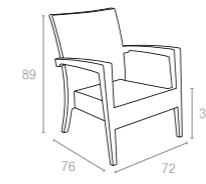

Code 850
Miami Lounge Armchair