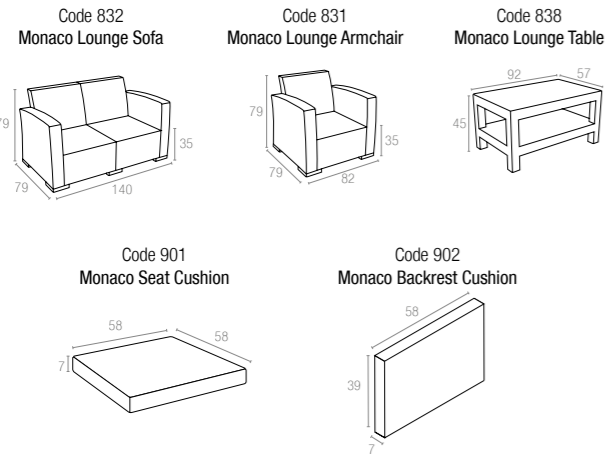

Monaco Lounge Set

Kopolimer ve cam elyaf karışımından mamul Monaco Lounge Set, demonte, rattan efektli ve mat yüzeylidir. Tüm hava şartlarına uyumludur. Kolay taşınabilirliği, kolay temizlenebilmesi, çürümeye, paslanmaya, UV katkısı sayesinde renk solmalarına uzak oluşu ile konfor ve şıklığı benimseyenler için vazgeçilmez bir üründür. Set olarak veya tek tek alabilirsiniz. 7 cm kalınlığındaki minder seti, suya karşı dayanıklı polyester kumaştan üretilmiş olup sadece Monaco Lounge Sette kullanılmak üzere tasarlanmıştır.

Monaco Lounge Set is designed for easy self assembly, it is made of durable weather-resistant resin reinforced with glass fiber. Non-metallic frame will never unravel, rust or decay. It is UV protected which insures the colors will not fade. Can be disassembled. For indoor and outdoor contract use. Can be purchased as set or separately. 7 cm thick cushion set covered with polyster fabric and finished with piping. Cushions are specially designed for Monaco Lounge Set.

835 Monaco Lounge Set

Renkler / Colors

Koyu Gri
Dark Grey

Kahverengi
Brown

Beyaz
White

Minder / Cushion

Bej
Beige

CATAS Testato - Tested