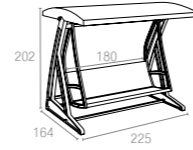

862 HAWAII

Hawaii swing is made of durable weather-resistant resin reinforced with glass fiber. Metallic frame will never unravel, rust or decay. It is UV protected which insures the colors will not fade. For indoor and outdoor use.

808 PANAMA

Panama armchair is stackable and made of durable weather-resistant resin reinforced with glass fiber. Non-metallic frame will never unravel, rust or decay. It is UV protected which insures the colors will not fade. For indoor and outdoor use.

804 ARUBA

Aruba armchair is stackable and made of durable weather-resistant resin reinforced with glass fiber. Non-metallic frame will never unravel, rust or decay. It is UV protected which insures the colors will not fade. For indoor and outdoor use.

810 IBIZA

Ibiza armchair is stackable and made of durable weather-resistant resin reinforced with glass fiber. Non-metallic frame will never unravel, rust or decay. It is UV protected which insures the colors will not fade. For indoor and outdoor use.

806 CALIFORNIA

California armchair is designed for easy self assembly, it is made of durable weather-resistant resin reinforced with glass fiber. Non-metallic frame will never unravel, rust or decay. It is UV protected which insures the colors will not fade. For indoor and outdoor use.

818 DAYTONA

Daytona chair is stackable and made of durable weather-resistant resin reinforced with glass fiber. Non-metallic frame will never unravel, rust or decay. It is UV protected which insures the colors will not fade. For indoor and outdoor use.