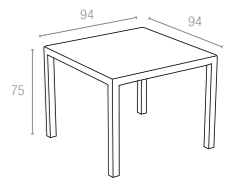

869 IBIZA LEGS XL

Ibiza Legs are made up of polypropylene reinforced with glass fiber with the latest generation of air moulding thermoplastic injection. For indoor and outdoor use. Can be disassembled.

* Top min 90x180 cm,
Top max 100x200 cm

878 ORLANDO 140

Orlando 140 table is made of durable weather-resistant resin. Non-metallic frame will never unravel, rust or decay. It is UV protected which insures the colors will not fade. Can be disassembled. For indoor and outdoor use.

871 FORZA RATTAN 80

Folding table with legs in anodized aluminium. Diameter 30 mm. Table top in recyclable polypropylene with rattan effect. For indoor and outdoor use.

870 BALI

Bali table is made of durable weather-resistant resin. Metallic frame will never unravel, rust or decay. It is UV protected which insures the colors will not fade, the table comes with dark tempered glass on the top. Can be disassembled. For indoor and outdoor use.

875 ORLANDO 80

Orlando 80 table is made of durable weather-resistant resin. Non-metallic frame will never unravel, rust or decay. It is UV protected which insures the colors will not fade. Can be disassembled. For indoor and outdoor use.

880 TAHITI

Tahiti table is made of durable weather-resistant resin. Metallic frame will never unravel, rust or decay. It is UV protected which insures the colors will not fade, the table comes with dark tempered glass on the top. Can be disassembled. For indoor and outdoor use.