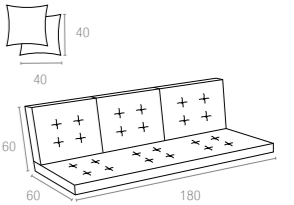

Code 902
Monaco Backrest Cushion

904 HAWAII CUSHION

12 cm thick cushion covered with polyester fabric and finished with piping. Cushion is specially designed for Hawaii swing.

Bej
Beige

903 MONACO CORNER CUSHION