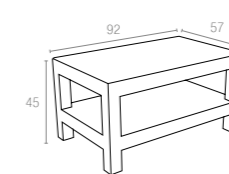

Code 838
Monaco Lounge Table