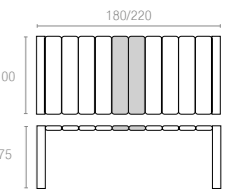

816 FLORIDA

Florida chair is stackable and made of durable weather-resistant resin reinforced with glass fiber. Non-metallic frame will never unravel, rust or decay. It is UV protected which insures the colors will not fade. For indoor and outdoor use.

866 JAMAICA

Jamaica bar stool is stackable and made of durable weather-resistant resin reinforced with glass fiber. Non-metallic frame will never unravel, rust or decay. It is UV protected which insures the colors will not fade. For indoor and outdoor use.

820 CAPRI

Capri armchair is stackable and made of durable weather-resistant resin reinforced with glass fiber. Non-metallic frame will never unravel, rust or decay. It is UV protected which insures the colors will not fade. For indoor and outdoor use.

772 VEGAS TABLE

Extendible table from 100 to 140 cm in polypropylene reinforced with glass fiber. Easily expandable, giving you a choice of two size options. Smart extending mechanism makes it easy to adjust the table to your preferred size. For indoor and outdoor use with UV protection.

830 VERONA

Verona chair is stackable and made of durable weather-resistant resin reinforced with glass fiber. Non-metallic frame will never unravel, rust or decay. It is UV protected which insures the colors will not fade. For indoor and outdoor use.

774 VEGAS TABLE MEDIUM

Extendible table from 180 to 220 cm in polypropylene reinforced with glass fiber. Easily expandable, giving you a choice of two size options. Smart extending mechanism makes it easy to adjust the table to your preferred size. For indoor and outdoor use with UV protection.