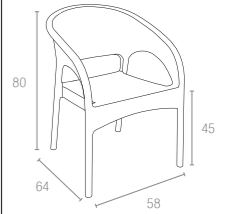

862 HAWAII

Hawaii swing is made of durable weather-resistant resin reinforced with glass fiber. Metallic frame will never unravel, rust or decay. It is UV protected which insures the colors will not fade. For indoor and outdoor use.

808 PANAMA

Panama armchair is stackable and made of durable weather-resistant resin reinforced with glass fiber. Non-metallic frame will never unravel, rust or decay. It is UV protected which insures the colors will not fade. For indoor and outdoor use.

804 ARUBA

Aruba armchair is stackable and made of durable weather-resistant resin reinforced with glass fiber. Non-metallic frame will never unravel, rust or decay. It is UV protected which insures the colors will not fade. For indoor and outdoor use.

810 IBIZA

Ibiza armchair is stackable and made of durable weather-resistant resin reinforced with glass fiber. Non-metallic frame will never unravel, rust or decay. It is UV protected which insures the colors will not fade. For indoor and outdoor use.

806 CALIFORNIA

California armchair is designed for easy self assembly, it is made of durable weather-resistant resin reinforced with glass fiber. Non-metallic frame will never unravel, rust or decay. It is UV protected which insures the colors will not fade. For indoor and outdoor use.

818 DAYTONA

Daytona chair is stackable and made of durable weather-resistant resin reinforced with glass fiber. Non-metallic frame will never unravel, rust or decay. It is UV protected which insures the colors will not fade. For indoor and outdoor use.