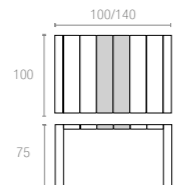

Koyu Gri (R)
Dark Grey (R)

Kahverengi
Brown

Beyaz
White

CATAS Testato - Tested