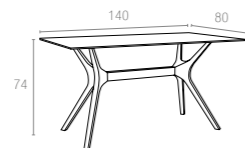

864 Ibiza Table 140

Renkler / Colors