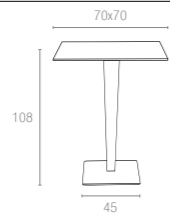

888 Riva Bar

Renkler / Colors