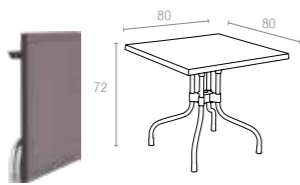

871 Forza Rattan 80

Renkler / Colors