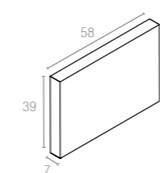

860 FIJI

Fiji sunlounger is stackable and comes with five position backrest, hidden wheels and anti-slippery rubbers. It is made of durable weather-resistant resin. Non-metallic frame will never unravel, rust or decay. It is UV protected which insures the colors will not fade. For outdoor use.

895 MIAMI CUSHIONS

5 cm thick cushion covered with polyester fabric and finished with piping. Cushion is specially designed for Miami Lounge Set.

901 MONACO SEAT CUSHION

7 cm thick cushion covered with polyester fabric and finished with piping. Cushions are specially designed for Monaco Lounge Set and Monaco Lounge Corner.

902 MONACO BACKREST CUSHION

904 HAWAII CUSHION

12 cm thick cushion covered with polyester fabric and finished with piping. Cushion is specially designed for Hawaii swing.

903 MONACO CORNER CUSHION

7 cm thick cushion covered with polyester fabric and finished with piping. Cushions are specially designed for Monaco Lounge Corner. *3 cushions.

897 ARUBA CUSHION

5 cm thick cushion covered with polyester fabric and finished with piping. Cushion is specially designed for Aruba armchair.