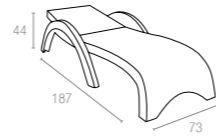

Koyu Gri
Dark Grey

Kahverengi
Brown

Beyaz
White

895 MIAMI CUSHIONS

5 cm thick cushion covered with polyester fabric and finished with piping. Cushion is specially designed for Miami Lounge Set.

Bej
Beige

901 MONACO SEAT CUSHION