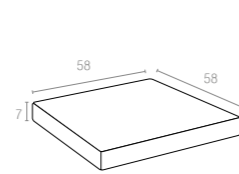

Code 901
Monaco Seat Cushion