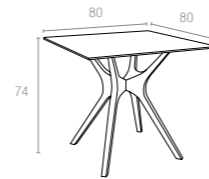

776 VEGAS TABLE XL

Extendible table from 260 to 300 cm in polypropylene reinforced with glass fiber. Easily expandable, giving you a choice of two size options. Smart extending mechanism makes it easy to adjust the table to your preferred size. For indoor and outdoor use with UV protection.

863 IBIZA TABLE 80

Table with rattan leg with HPL compact laminated tops 12 mm available in dark grey, brown and white colors. For indoor and outdoor use. Can be disassembled. * Dark colors not recommended in direct sunlight.

864 IBIZA TABLE 140

Table with rattan leg with HPL compact laminated tops 12 mm available in dark grey, brown and white colors. For indoor and outdoor use. Can be disassembled. * Dark colors not recommended in direct sunlight.

865 IBIZA TABLE 180

Table with rattan leg with HPL compact laminated tops 12 mm available in dark grey, brown and white colors. For indoor and outdoor use. Can be disassembled. * Dark colors not recommended in direct sunlight.

867 IBIZA LEGS SMALL

Ibiza Legs are made up of polypropylene reinforced with glass fiber with the latest generation of air moulding thermoplastic injection. For indoor and outdoor use. Can be disassembled.

* Top min. 70x70 cm,
Top max. 90x90 cm

868 IBIZA LEGS MEDIUM

Ibiza Legs are made up of polypropylene reinforced with glass fiber with the latest generation of air moulding thermoplastic injection. For indoor and outdoor use. Can be disassembled.

* Top min. 70x120 cm,
Top max. 80x160 cm