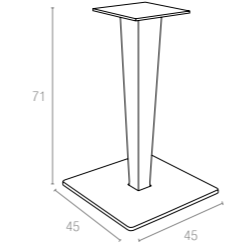

882 RIVA

Table with rattan leg and painted aluminium base. Werzalit tops resistant to outdoor use. Available in dark grey, brown and white colors. Can be disassembled.

* Dark colors not recommended in direct sunlight.

886 RIVA BAR

Table with rattan leg and painted aluminium base. Werzalit tops resistant to outdoor use. Available in dark grey, brown and white colors. Can be disassembled.

* Dark colors not recommended in direct sunlight.

884 RIVA

Table with rattan leg and painted aluminium base. Werzalit tops resistant to outdoor use. Available in dark grey, brown and white colors. Can be disassembled.

* Dark colors not recommended in direct sunlight.

888 RIVA BAR

Table with rattan leg and painted aluminium base. Werzalit tops resistant to outdoor use. Available in dark grey, brown and white colors. Can be disassembled.

* Dark colors not recommended in direct sunlight.

890 RIVA LEG & BASE

Rattan leg and painted aluminium base. Can be disassembled. For indoor and outdoor use.

892 RIVA BAR LEG & BASE

Rattan leg and painted aluminium base. Can be disassembled. For indoor and outdoor use.