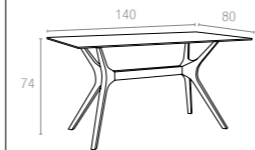

776 VEGAS TABLE XL

Extendible table from 260 to 300 cm in polypropylene reinforced with glass fiber. Easily expandable, giving you a choice of two size options. Smart extending mechanism makes it easy to adjust the table to your preferred size. For indoor and outdoor use with UV protection.

863 IBIZA TABLE 80

Table with rattan leg with HPL compact laminated tops 12 mm available in dark grey, brown and white colors. For indoor and outdoor use. Can be disassembled. * Dark colors not recommended in direct sunlight.

864 IBIZA TABLE 140

Table with rattan leg with HPL compact laminated tops 12 mm available in dark grey, brown and white colors. For indoor and outdoor use. Can be disassembled. * Dark colors not recommended in direct sunlight.

865 IBIZA TABLE 180

Table with rattan leg with HPL compact laminated tops 12 mm available in dark grey, brown and white colors. For indoor and outdoor use. Can be disassembled. * Dark colors not recommended in direct sunlight.

867 IBIZA LEGS SMALL

Ibiza Legs are made up of polypropylene reinforced with glass fiber with the latest generation of air moulding thermoplastic injection. For indoor and outdoor use. Can be disassembled.

* Top min. 70x70 cm,
Top max. 90x90 cm

868 IBIZA LEGS MEDIUM

Ibiza Legs are made up of polypropylene reinforced with glass fiber with the latest generation of air moulding thermoplastic injection. For indoor and outdoor use. Can be disassembled.

* Top min. 70x120 cm,
Top max. 80x160 cm