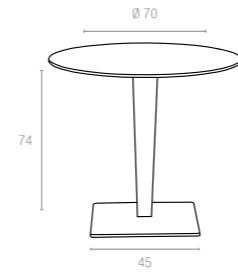

882 RIVA

Table with rattan leg and painted aluminium base. Werzalit tops resistant to outdoor use. Available in dark grey, brown and white colors. Can be disassembled.

* Dark colors not recommended in direct sunlight.

886 RIVA BAR

Table with rattan leg and painted aluminium base. Werzalit tops resistant to outdoor use. Available in dark grey, brown and white colors. Can be disassembled.

* Dark colors not recommended in direct sunlight.

884 RIVA

Table with rattan leg and painted aluminium base. Werzalit tops resistant to outdoor use. Available in dark grey, brown and white colors. Can be disassembled.

* Dark colors not recommended in direct sunlight.

888 RIVA BAR

Table with rattan leg and painted aluminium base. Werzalit tops resistant to outdoor use. Available in dark grey, brown and white colors. Can be disassembled.

* Dark colors not recommended in direct sunlight.

890 RIVA LEG & BASE

Rattan leg and painted aluminium base. Can be disassembled. For indoor and outdoor use.

892 RIVA BAR LEG & BASE

Rattan leg and painted aluminium base. Can be disassembled. For indoor and outdoor use.