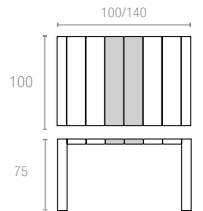

816 FLORIDA

Florida chair is stackable and made of durable weather-resistant resin reinforced with glass fiber. Non-metallic frame will never unravel, rust or decay. It is UV protected which insures the colors will not fade. For indoor and outdoor use.

866 JAMAICA

Jamaica bar stool is stackable and made of durable weather-resistant resin reinforced with glass fiber. Non-metallic frame will never unravel, rust or decay. It is UV protected which insures the colors will not fade. For indoor and outdoor use.

820 CAPRI

Capri armchair is stackable and made of durable weather-resistant resin reinforced with glass fiber. Non-metallic frame will never unravel, rust or decay. It is UV protected which insures the colors will not fade. For indoor and outdoor use.

772 VEGAS TABLE

Extendible table from 100 to 140 cm in polypropylene reinforced with glass fiber. Easily expandable, giving you a choice of two size options. Smart extending mechanism makes it easy to adjust the table to your preferred size. For indoor and outdoor use with UV protection.

830 VERONA

Verona chair is stackable and made of durable weather-resistant resin reinforced with glass fiber. Non-metallic frame will never unravel, rust or decay. It is UV protected which insures the colors will not fade. For indoor and outdoor use.

774 VEGAS TABLE MEDIUM

Extendible table from 180 to 220 cm in polypropylene reinforced with glass fiber. Easily expandable, giving you a choice of two size options. Smart extending mechanism makes it easy to adjust the table to your preferred size. For indoor and outdoor use with UV protection.