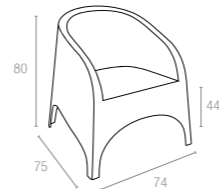

862 HAWAII

Hawaii swing is made of durable weather-resistant resin reinforced with glass fiber. Metallic frame will never unravel, rust or decay. It is UV protected which insures the colors will not fade. For indoor and outdoor use.

808 PANAMA

Panama armchair is stackable and made of durable weather-resistant resin reinforced with glass fiber. Non-metallic frame will never unravel, rust or decay. It is UV protected which insures the colors will not fade. For indoor and outdoor use.

804 ARUBA

Aruba armchair is stackable and made of durable weather-resistant resin reinforced with glass fiber. Non-metallic frame will never unravel, rust or decay. It is UV protected which insures the colors will not fade. For indoor and outdoor use.

810 IBIZA

Ibiza armchair is stackable and made of durable weather-resistant resin reinforced with glass fiber. Non-metallic frame will never unravel, rust or decay. It is UV protected which insures the colors will not fade. For indoor and outdoor use.

806 CALIFORNIA

California armchair is designed for easy self assembly, it is made of durable weather-resistant resin reinforced with glass fiber. Non-metallic frame will never unravel, rust or decay. It is UV protected which insures the colors will not fade. For indoor and outdoor use.

818 DAYTONA

Daytona chair is stackable and made of durable weather-resistant resin reinforced with glass fiber. Non-metallic frame will never unravel, rust or decay. It is UV protected which insures the colors will not fade. For indoor and outdoor use.