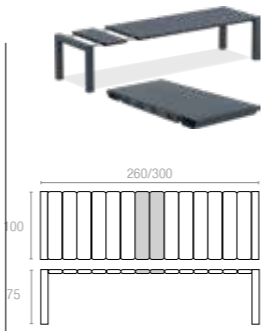

776 VEGAS TABLE XL

Extendible table from 260 to 300 cm in polypropylene reinforced with glass fiber. Easily expandable, giving you a choice of two size options. Smart extending mechanism makes it easy to adjust the table to your preferred size. For indoor and outdoor use with UV protection.

863 IBIZA TABLE 80

Table with rattan leg with HPL compact laminated tops 12 mm available in dark grey, brown and white colors. For indoor and outdoor use. Can be disassembled. * Dark colors not recommended in direct sunlight.

864 IBIZA TABLE 140

Table with rattan leg with HPL compact laminated tops 12 mm available in dark grey, brown and white colors. For indoor and outdoor use. Can be disassembled. * Dark colors not recommended in direct sunlight.

865 IBIZA TABLE 180

Table with rattan leg with HPL compact laminated tops 12 mm available in dark grey, brown and white colors. For indoor and outdoor use. Can be disassembled. * Dark colors not recommended in direct sunlight.

867 IBIZA LEGS SMALL

Ibiza Legs are made up of polypropylene reinforced with glass fiber with the latest generation of air moulding thermoplastic injection. For indoor and outdoor use. Can be disassembled.

* Top min. 70x70 cm,
Top max. 90x90 cm

868 IBIZA LEGS MEDIUM

Ibiza Legs are made up of polypropylene reinforced with glass fiber with the latest generation of air moulding thermoplastic injection. For indoor and outdoor use. Can be disassembled.

* Top min. 70x120 cm,
Top max. 80x160 cm