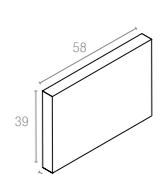

Code 832
Monaco Lounge Sofa

Code 831
Monaco Lounge Armchair

Code 838
Monaco Lounge Table

Code 901
Monaco Seat Cushion

Code 902
Monaco Backrest Cushion

834 MONACO LOUNGE CORNER

Monaco Lounge Corner is designed for easy self assembly, it is made of durable weather-resistant resin reinforced with glass fiber. Non-metallic frame will never unravel, rust or decay. It is UV protected which insures the colors will not fade. Can be disassembled. For indoor and outdoor contract use.