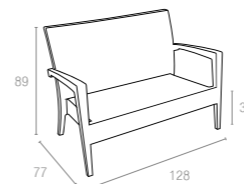

Code 845
Miami Lounge Sofa