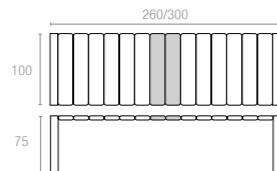

776 Vegas Table XL

Renkler / Colors

Koyu Gri (R)
Dark Grey (R)

Kahverengi
Brown

Beyaz
White