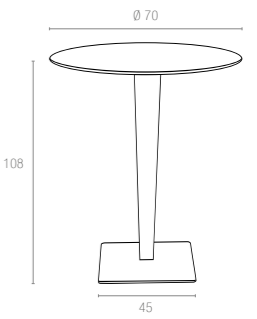

882 RIVA

Table with rattan leg and painted aluminium base. Werzalit tops resistant to outdoor use. Available in dark grey, brown and white colors. Can be disassembled.

* Dark colors not recommended in direct sunlight.

886 RIVA BAR

Table with rattan leg and painted aluminium base. Werzalit tops resistant to outdoor use. Available in dark grey, brown and white colors. Can be disassembled.

* Dark colors not recommended in direct sunlight.

884 RIVA

Table with rattan leg and painted aluminium base. Werzalit tops resistant to outdoor use. Available in dark grey, brown and white colors. Can be disassembled.

* Dark colors not recommended in direct sunlight.

888 RIVA BAR

Table with rattan leg and painted aluminium base. Werzalit tops resistant to outdoor use. Available in dark grey, brown and white colors. Can be disassembled.

* Dark colors not recommended in direct sunlight.

890 RIVA LEG & BASE

Rattan leg and painted aluminium base. Can be disassembled. For indoor and outdoor use.

892 RIVA BAR LEG & BASE

Rattan leg and painted aluminium base. Can be disassembled. For indoor and outdoor use.