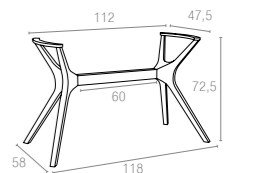

* Top min. 70x120 cm,
Top max. 80x160 cm