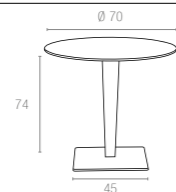

882 Riva

Renkler / Colors