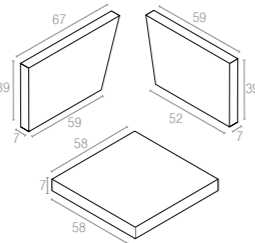

Code 903
Monaco Corner Cushion

Monaco Cushions

Renkler / Colors

Bej
Beige