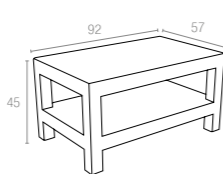

Code 838
Monaco Lounge Table