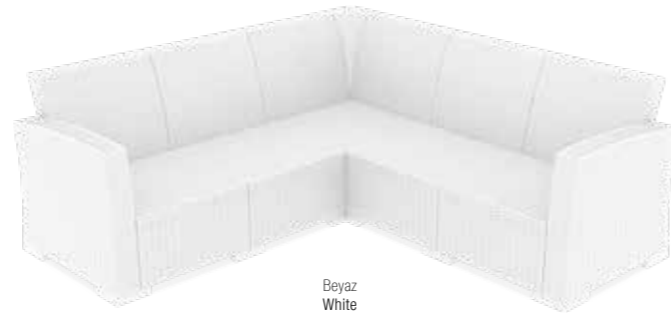

Beyaz
White

837 MONACO EXTENSION PART

With the extension part you can add as many seats as you want to extend your corner set.

840 MIAMI LOUNGE SET

Miami Lounge Set is stackable and made of durable weather-resistant resin reinforced with glass fiber. Non-metallic frame will never unravel, rust or decay. It is UV protected which insures the colors will not fade. For indoor and outdoor use. Can be purchased as set or separately. 5 cm thick cushion set covered with polyester fabric and finished with piping. Cushions are specially designed for Miami Lounge Set.