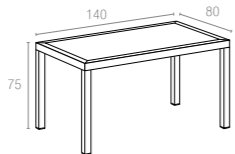

878 Orlando 140

Renkler / Colors