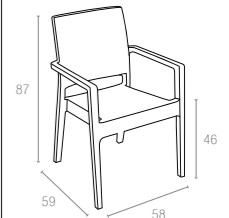

862 HAWAII

Hawaii swing is made of durable weather-resistant resin reinforced with glass fiber. Metallic frame will never unravel, rust or decay. It is UV protected which insures the colors will not fade. For indoor and outdoor use.

808 PANAMA

Panama armchair is stackable and made of durable weather-resistant resin reinforced with glass fiber. Non-metallic frame will never unravel, rust or decay. It is UV protected which insures the colors will not fade. For indoor and outdoor use.

804 ARUBA

Aruba armchair is stackable and made of durable weather-resistant resin reinforced with glass fiber. Non-metallic frame will never unravel, rust or decay. It is UV protected which insures the colors will not fade. For indoor and outdoor use.

810 IBIZA

Ibiza armchair is stackable and made of durable weather-resistant resin reinforced with glass fiber. Non-metallic frame will never unravel, rust or decay. It is UV protected which insures the colors will not fade. For indoor and outdoor use.

806 CALIFORNIA

California armchair is designed for easy self assembly, it is made of durable weather-resistant resin reinforced with glass fiber. Non-metallic frame will never unravel, rust or decay. It is UV protected which insures the colors will not fade. For indoor and outdoor use.

818 DAYTONA

Daytona chair is stackable and made of durable weather-resistant resin reinforced with glass fiber. Non-metallic frame will never unravel, rust or decay. It is UV protected which insures the colors will not fade. For indoor and outdoor use.