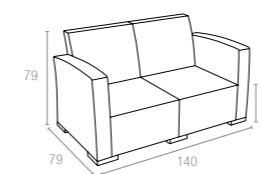

Code 833
Monaco Lounge Sofa XL

Code 831
Monaco Lounge Armchair

Code 838
Monaco Lounge Table

Code 901
Monaco Seat Cushion

Code 902
Monaco Backrest Cushion

835 MONACO LOUNGE SET

Monaco Lounge Set is designed for easy self assembly, it is made of durable weather-resistant resin reinforced with glass fiber. Non-metallic frame will never unravel, rust or decay. It is UV protected which insures the colors will not fade. Can be disassembled. For indoor and outdoor contract use. Can be purchased as set or separately. 7 cm thick cushion set covered with polyester fabric and finished with piping. Cushions are specially designed for Monaco Lounge Set.