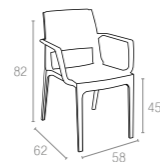

CATAS Testato - Tested