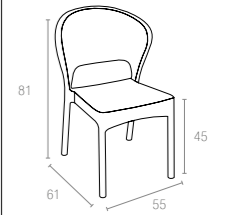

862 HAWAII

Hawaii swing is made of durable weather-resistant resin reinforced with glass fiber. Metallic frame will never unravel, rust or decay. It is UV protected which insures the colors will not fade. For indoor and outdoor use.

808 PANAMA

Panama armchair is stackable and made of durable weather-resistant resin reinforced with glass fiber. Non-metallic frame will never unravel, rust or decay. It is UV protected which insures the colors will not fade. For indoor and outdoor use.

804 ARUBA

Aruba armchair is stackable and made of durable weather-resistant resin reinforced with glass fiber. Non-metallic frame will never unravel, rust or decay. It is UV protected which insures the colors will not fade. For indoor and outdoor use.

810 IBIZA

Ibiza armchair is stackable and made of durable weather-resistant resin reinforced with glass fiber. Non-metallic frame will never unravel, rust or decay. It is UV protected which insures the colors will not fade. For indoor and outdoor use.

806 CALIFORNIA

California armchair is designed for easy self assembly, it is made of durable weather-resistant resin reinforced with glass fiber. Non-metallic frame will never unravel, rust or decay. It is UV protected which insures the colors will not fade. For indoor and outdoor use.

818 DAYTONA

Daytona chair is stackable and made of durable weather-resistant resin reinforced with glass fiber. Non-metallic frame will never unravel, rust or decay. It is UV protected which insures the colors will not fade. For indoor and outdoor use.