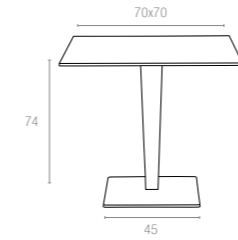

882 RIVA

Table with rattan leg and painted aluminium base. Werzalit tops resistant to outdoor use. Available in dark grey, brown and white colors. Can be disassembled.

* Dark colors not recommended in direct sunlight.

886 RIVA BAR

Table with rattan leg and painted aluminium base. Werzalit tops resistant to outdoor use. Available in dark grey, brown and white colors. Can be disassembled.

* Dark colors not recommended in direct sunlight.

884 RIVA

Table with rattan leg and painted aluminium base. Werzalit tops resistant to outdoor use. Available in dark grey, brown and white colors. Can be disassembled.

* Dark colors not recommended in direct sunlight.

888 RIVA BAR

Table with rattan leg and painted aluminium base. Werzalit tops resistant to outdoor use. Available in dark grey, brown and white colors. Can be disassembled.

* Dark colors not recommended in direct sunlight.

890 RIVA LEG & BASE

Rattan leg and painted aluminium base. Can be disassembled. For indoor and outdoor use.

892 RIVA BAR LEG & BASE

Rattan leg and painted aluminium base. Can be disassembled. For indoor and outdoor use.