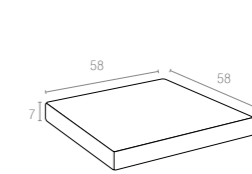

Code 901
Monaco Seat Cushion