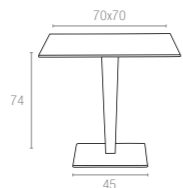

884 Riva

Renkler / Colors