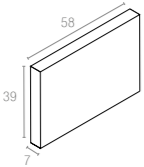

7 cm thick cushion covered with polyester fabric and finished with piping. Cushions are specially designed for Monaco Lounge Set and Monaco Lounge Corner.

Code 901
Monaco Seat Cushion

Code 902
Monaco Backrest Cushion