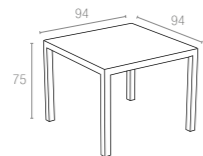

870 Bali

Renkler / Colors