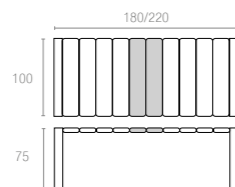

774 Vegas Table Medium

Renkler / Colors

Koyu Gri (R)
Dark Grey (R)

Kahverengi
Brown

Beyaz
White