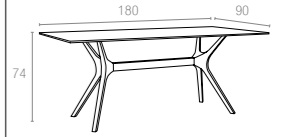

776 VEGAS TABLE XL

Extendible table from 260 to 300 cm in polypropylene reinforced with glass fiber. Easily expandable, giving you a choice of two size options. Smart extending mechanism makes it easy to adjust the table to your preferred size. For indoor and outdoor use with UV protection.

863 IBIZA TABLE 80

Table with rattan leg with HPL compact laminated tops 12 mm available in dark grey, brown and white colors. For indoor and outdoor use. Can be disassembled. * Dark colors not recommended in direct sunlight.

864 IBIZA TABLE 140

Table with rattan leg with HPL compact laminated tops 12 mm available in dark grey, brown and white colors. For indoor and outdoor use. Can be disassembled. * Dark colors not recommended in direct sunlight.

865 IBIZA TABLE 180

Table with rattan leg with HPL compact laminated tops 12 mm available in dark grey, brown and white colors. For indoor and outdoor use. Can be disassembled. * Dark colors not recommended in direct sunlight.

867 IBIZA LEGS SMALL

Ibiza Legs are made up of polypropylene reinforced with glass fiber with the latest generation of air moulding thermoplastic injection. For indoor and outdoor use. Can be disassembled.

* Top min. 70x70 cm,
Top max. 90x90 cm

868 IBIZA LEGS MEDIUM

Ibiza Legs are made up of polypropylene reinforced with glass fiber with the latest generation of air moulding thermoplastic injection. For indoor and outdoor use. Can be disassembled.

* Top min. 70x120 cm,
Top max. 80x160 cm