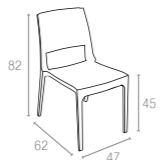

CATAS Testato - Tested