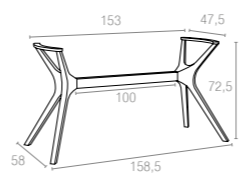

* Top min 90x180 cm,
Top max 100x200 cm