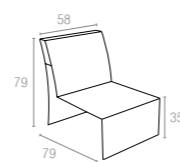

Koyu Gri
Dark Grey

Kahverengi
Brown

Beyaz
White

837 MONACO EXTENSION PART

With the extension part you can add as many seats as you want to extend your corner set.

Koyu Gri
Dark Grey

Kahverengi
Brown

Beyaz
White