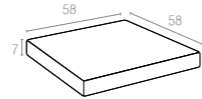

7 cm thick cushion covered with polyester fabric and finished with piping. Cushions are specially designed for Monaco Lounge Set and Monaco Lounge Corner.

Bej
Beige

902 MONACO BACKREST CUSHION

Code 901
Monaco Seat Cushion