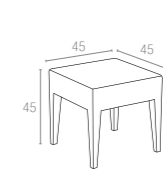

Code 858
Miami Lounge Side Table