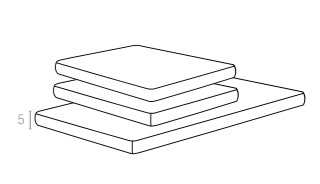

Code 895
Miami Cushions