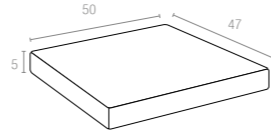

898 CALIFORNIA CUSHION

5 cm thick cushion covered with polyester fabric and finished with piping.
Cushion is specially designed for California armchair.