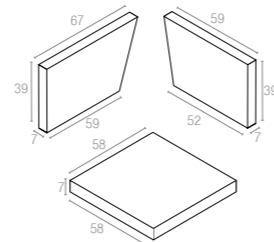

860 FIJI

Fiji sunlounger is stackable and comes with five position backrest, hidden wheels and anti-slippery rubbers. It is made of durable weather-resistant resin. Non-metallic frame will never unravel, rust or decay. It is UV protected which insures the colors will not fade. For outdoor use.

895 MIAMI CUSHIONS

5 cm thick cushion covered with polyester fabric and finished with piping. Cushion is specially designed for Miami Lounge Set.

901 MONACO SEAT CUSHION

7 cm thick cushion covered with polyester fabric and finished with piping. Cushions are specially designed for Monaco Lounge Set and Monaco Lounge Corner.

902 MONACO BACKREST CUSHION

904 HAWAII CUSHION

12 cm thick cushion covered with polyester fabric and finished with piping. Cushion is specially designed for Hawaii swing.

903 MONACO CORNER CUSHION

7 cm thick cushion covered with polyester fabric and finished with piping. Cushions are specially designed for Monaco Lounge Corner. *3 cushions.

Bej
Beige

897 ARUBA CUSHION

5 cm thick cushion covered with polyester fabric and finished with piping. Cushion is specially designed for Aruba armchair.