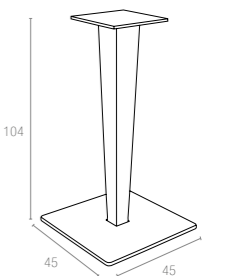

Koyu Gri
Dark Grey

Kahverengi
Brown

Beyaz
White

892 RIVA BAR LEG & BASE

Rattan leg and painted aluminium base. Can be disassembled. For indoor and outdoor use.

Koyu Gri
Dark Grey

Kahverengi
Brown

Beyaz
White