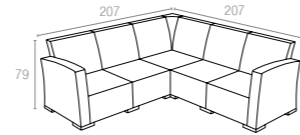

Kahverengi
Brown