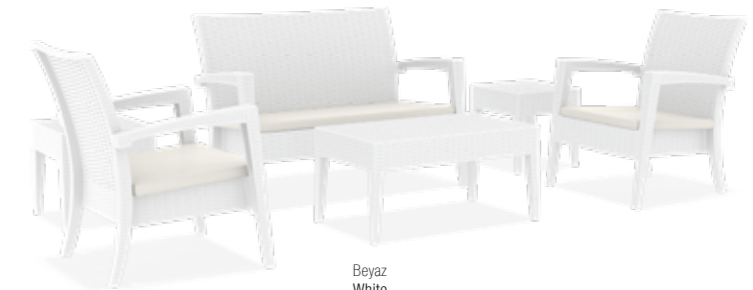

Beyaz
White