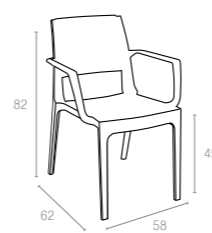

Koyu Gri
Dark Grey

Kahverengi
Brown

Beyaz
White

772 VEGAS TABLE

Extendible table from 100 to 140 cm in polypropylene reinforced with glass fiber. Easily expandable, giving you a choice of two size options. Smart extending mechanism makes it easy to adjust the table to your preferred size. For indoor and outdoor use with UV protection.