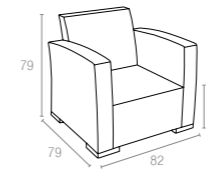

Code 831
Monaco Lounge Armchair