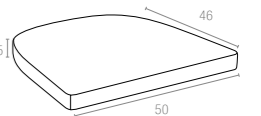

860 FIJI

Fiji sunlounger is stackable and comes with five position backrest, hidden wheels and anti-slippery rubbers. It is made of durable weather-resistant resin. Non-metallic frame will never unravel, rust or decay. It is UV protected which insures the colors will not fade. For outdoor use.

895 MIAMI CUSHIONS

5 cm thick cushion covered with polyester fabric and finished with piping. Cushion is specially designed for Miami Lounge Set.

901 MONACO SEAT CUSHION

7 cm thick cushion covered with polyester fabric and finished with piping. Cushions are specially designed for Monaco Lounge Set and Monaco Lounge Corner.

902 MONACO BACKREST CUSHION

904 HAWAII CUSHION

12 cm thick cushion covered with polyester fabric and finished with piping. Cushion is specially designed for Hawaii swing.

903 MONACO CORNER CUSHION

7 cm thick cushion covered with polyester fabric and finished with piping. Cushions are specially designed for Monaco Lounge Corner. *3 cushions.

897 ARUBA CUSHION

5 cm thick cushion covered with polyester fabric and finished with piping. Cushion is specially designed for Aruba armchair.