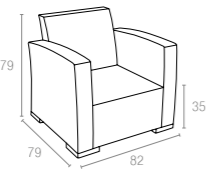

Code 831
Monaco Lounge Armchair