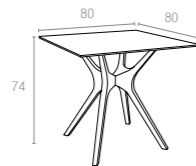

863 Ibiza Table 80

Renkler / Colors