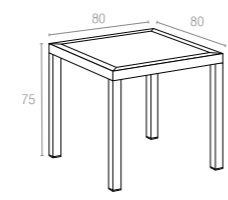

869 IBIZA LEGS XL

Ibiza Legs are made up of polypropylene reinforced with glass fiber with the latest generation of air moulding thermoplastic injection. For indoor and outdoor use. Can be disassembled.

* Top min 90x180 cm,
Top max 100x200 cm

878 ORLANDO 140

Orlando 140 table is made of durable weather-resistant resin. Non-metallic frame will never unravel, rust or decay. It is UV protected which insures the colors will not fade. Can be disassembled. For indoor and outdoor use.

871 FORZA RATTAN 80

Folding table with legs in anodized aluminium. Diameter 30 mm. Table top in recyclable polypropylene with rattan effect. For indoor and outdoor use.

870 BALI

Bali table is made of durable weather-resistant resin. Metallic frame will never unravel, rust or decay. It is UV protected which insures the colors will not fade, the table comes with dark tempered glass on the top. Can be disassembled. For indoor and outdoor use.

875 ORLANDO 80

Orlando 80 table is made of durable weather-resistant resin. Non-metallic frame will never unravel, rust or decay. It is UV protected which insures the colors will not fade. Can be disassembled. For indoor and outdoor use.

880 TAHITI

Tahiti table is made of durable weather-resistant resin. Metallic frame will never unravel, rust or decay. It is UV protected which insures the colors will not fade, the table comes with dark tempered glass on the top. Can be disassembled. For indoor and outdoor use.