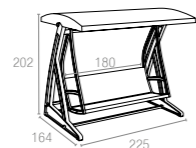

862 Hawaii

Renkler / Colors