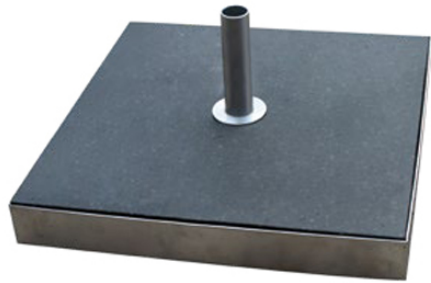

Item:	Square Granite Umbrella Base
Item #:	GR24
Dimensions:	24"W x 3.5"H
Weight:	130 Lbs
Frame:	Granite
Finish:	Color: TBD - Dallas White, Santa Cecilia, or Uba Tuba

Dallas White

Uba Tuba

Santa Cecilia